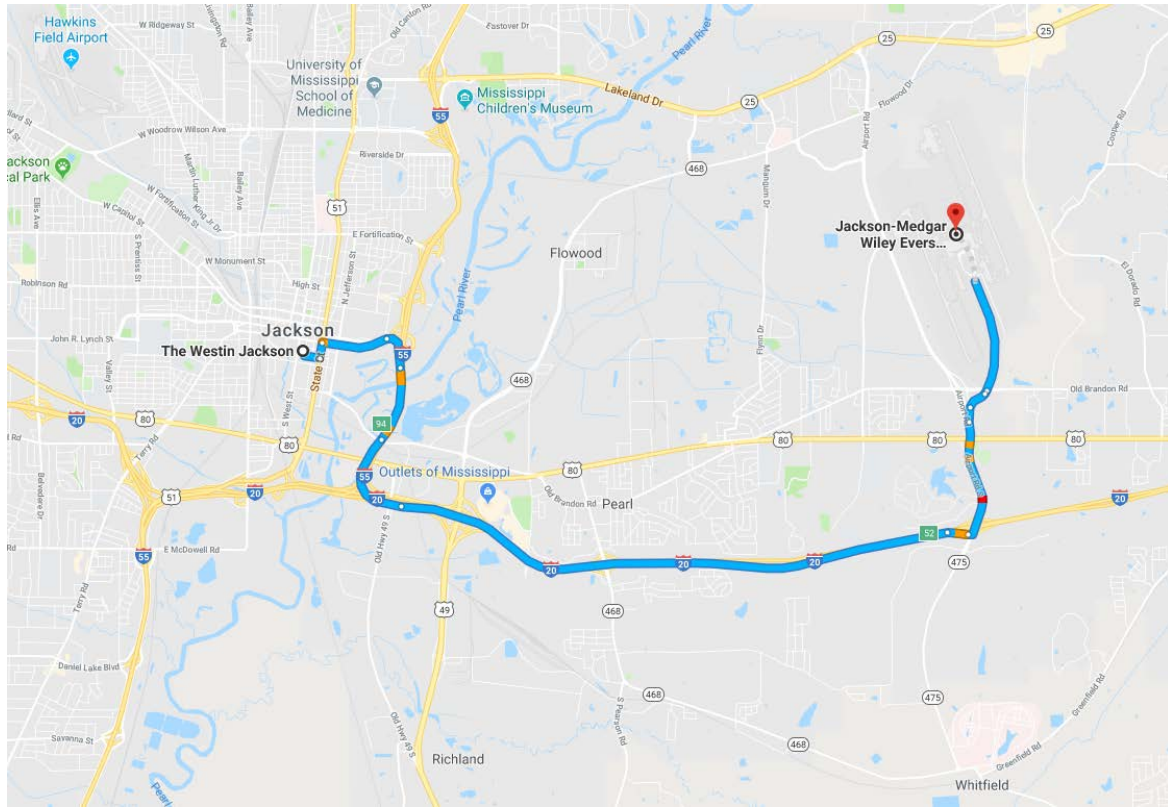

## 2018 Annual Meeting of Shareholders – Map and Directions

Westin Jackson

47 Congress Street, Jackson Mississippi, 39201

The **Westin Jackson** is located in downtown Jackson, Mississippi approximately 16 minutes from the Jackson-Medgar Wiley Evers International Airport.

### **DRIVING DIRECTIONS:**

#### **From the Jackson-Medgar Wiley Evers International Airport**

- Head South on International Drive
- At the traffic circle, take the 1<sup>st</sup> exit onto Old Brandon Road
- Turn Left to merge onto Airport Road
- Turn Right to merge onto I-20 towards Jackson
- Take Exit 45B to merge onto US-51N/State Street
- Merge onto State Street
- Turn Left onto Tombigbee Street
- Turn Left onto Congress Street
- Self and Valet Parking is available at the Westin